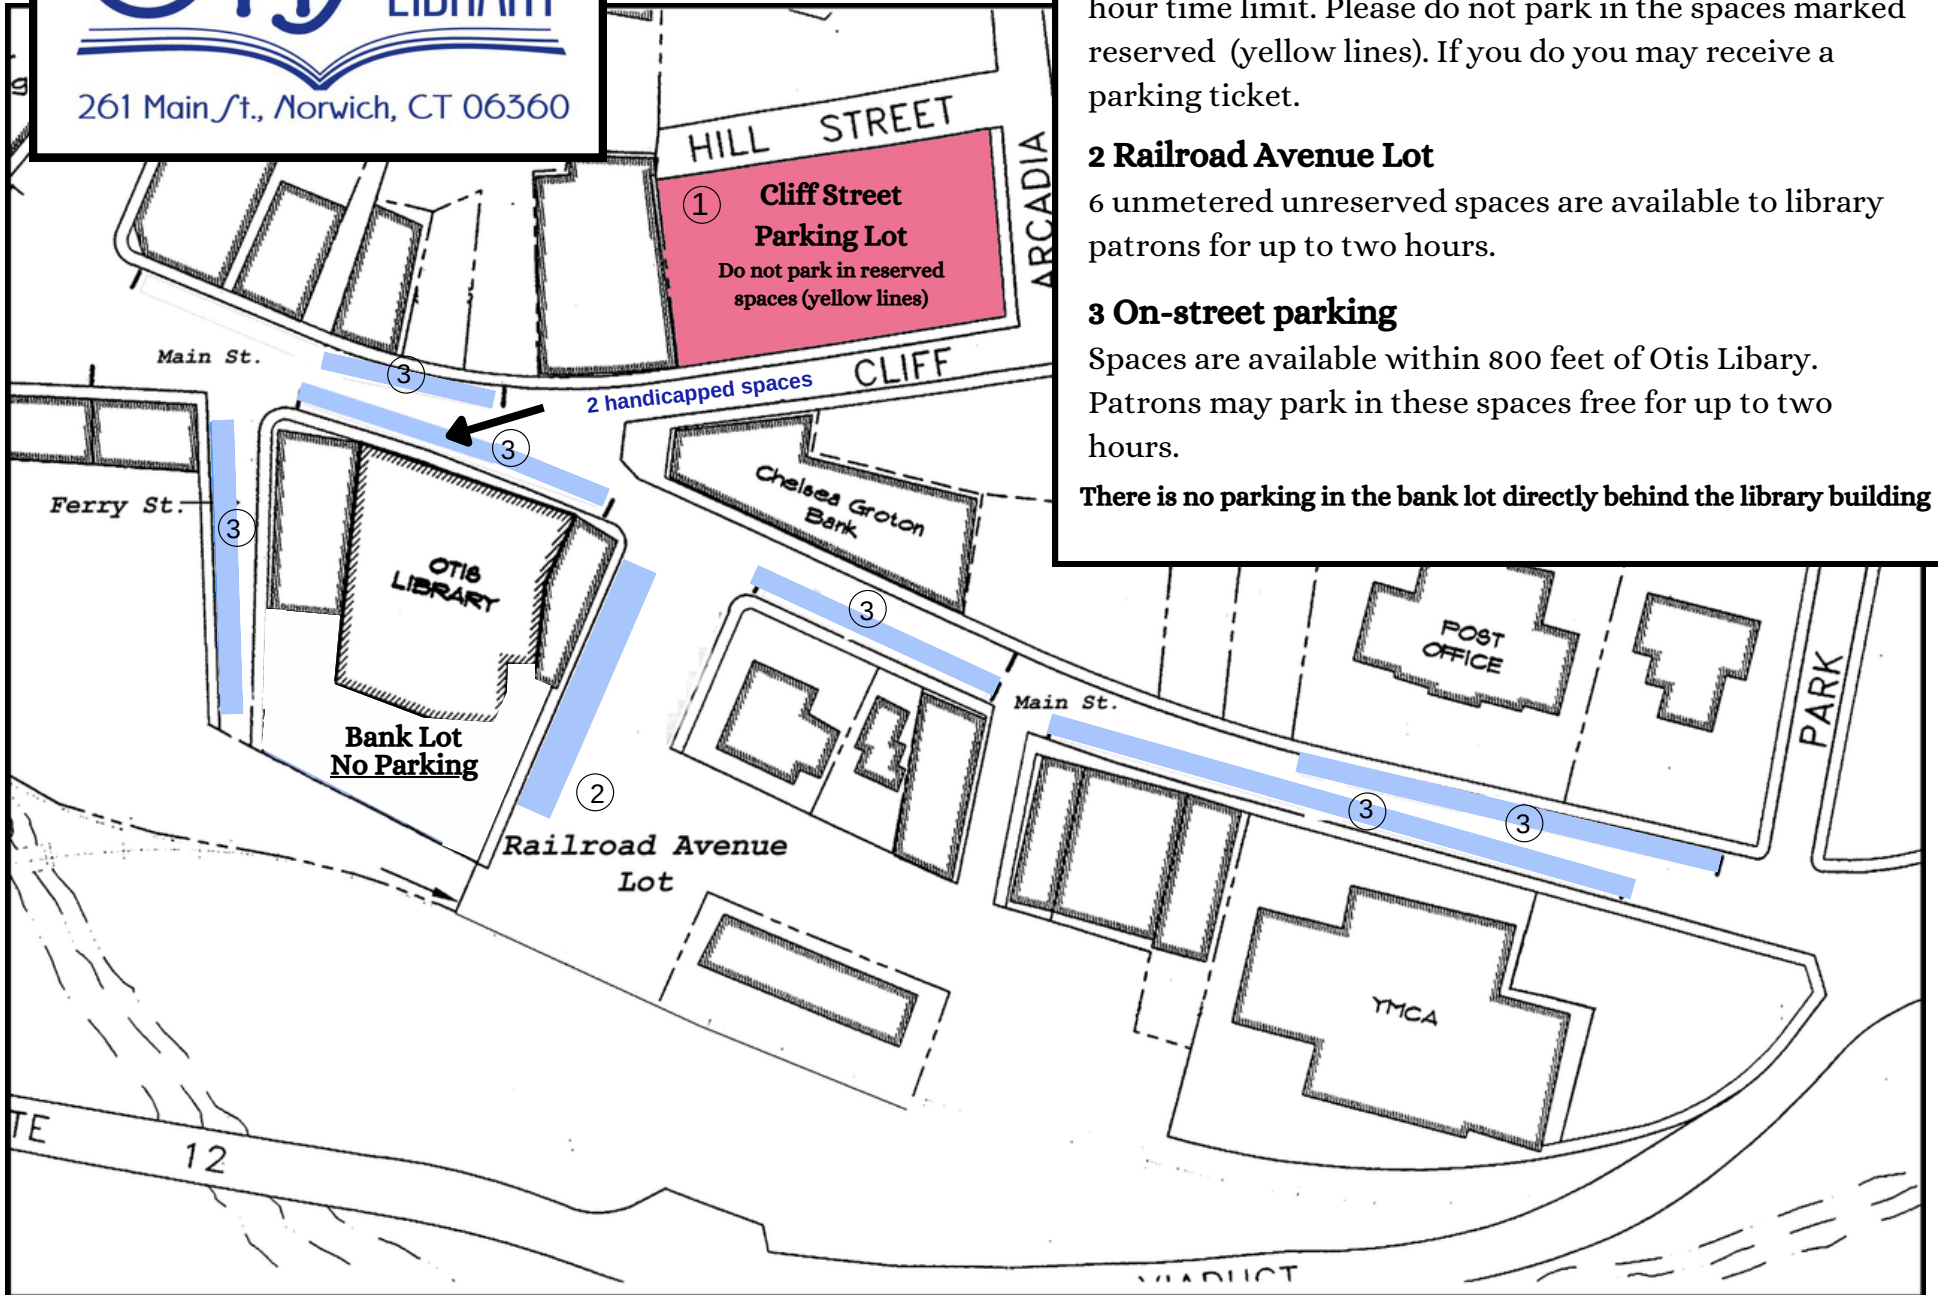

## Where to park

### 1 Cliff Street Lot

30 spaces are available for library patrons. There is a two hour time limit. Please do not park in the spaces marked reserved (yellow lines). If you do you may receive a parking ticket.

### 2 Railroad Avenue Lot

6 unmetered unreserved spaces are available to library patrons for up to two hours.

### 3 On-street parking

Spaces are available within 800 feet of Otis Library. Patrons may park in these spaces free for up to two hours.

**There is no parking in the bank lot directly behind the library building**